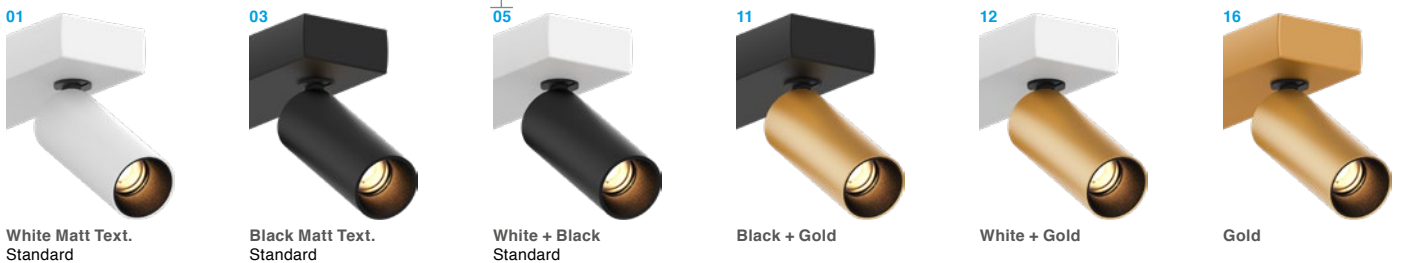

0000.AA.00.000.XX

* LED light output represent values of LED chip. System light output incl. light losses of luminaire (average value)
** LED power values excl. driver. System power values incl. driver power consumption (driver efficiency of 87% used as reference)

- ZM - 25-46° Zoom Lens - 0000.23.00.000.00
- 23 - 23° Lens - 0000.23.00.000.00
- 36 - 36° Lens - 0000.36.00.000.00
- 48 - 48° Lens - 0000.48.00.000.00
- 57 - 57° Lens - 0000.57.00.000.00

Lumen Maintenance Citizen COB LED (Tc=85°C)		
L70B50: >150 000 hrs	L70B10: >125 000 hrs	L70B10: >125 000 hrs
L80B50: >100 000 hrs	L80B20: >75 000 hrs	L80B10: >75 000 hrs
L90B50: >35 000 hrs	L90B20: >25 000 hrs	L90B10: >25 000 hrs

Available colors - 0000.00.000.XX
Other RAL colors on request.