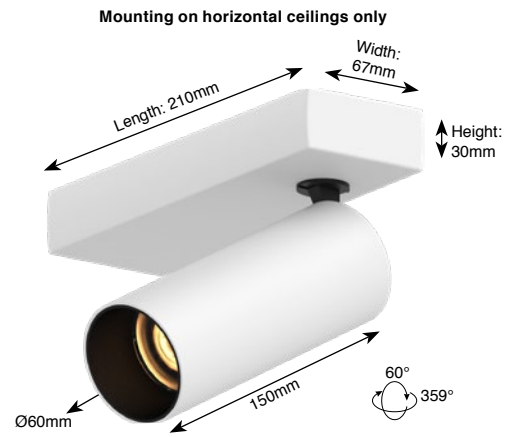

Tektus 60 Slim 1-Way

Technical Datasheet

DOXIS
LIGHTING FACTORY

General	
Type	Ceiling Mounted Luminaire
Material	Aluminium
Lamp Type	COB LED
Adjustable	Yes (60°/359°)
Dimmable	Yes
Cooling	Passive
Energy Class	A++
Weight	n.a.
Photobiol. Safety	RG1
Class	class I

IP20 960°C LED

Features:

High efficiency LED luminaire, equipped with a Citizen COB LED.
High quality components.
Various colors available.

Art. nr.	Lightsource INCLUDED	CCT - CRI	Light output* LED / System	Efficacy** LED / System	Power** LED / System (current)	Power supply INCLUDED	SDCM
1921.AA.24.927.XX	Citizen CLU038J LED	2700K - Ra90	1517lm / 995lm	134lm/W / 77lm/W	11.3W / 13.0W (350mA)	Non dimmable driver	3
1921.AA.24.930.XX	Citizen CLU038J LED	3000K - Ra90	1577lm / 1035lm	140lm/W / 80lm/W	11.3W / 13.0W (350mA)	Non dimmable driver	3
1921.AA.24.940.XX	Citizen CLU038J LED	4000K - Ra90	1601lm / 1050lm	142lm/W / 81lm/W	11.3W / 13.0W (350mA)	Non dimmable driver	3
1921.AA.26.927.XX	Citizen CLU038J LED	2700K - Ra90	1517lm / 995lm	134lm/W / 77lm/W	11.3W / 13.0W (350mA)	DALI dim. driver	3
1921.AA.26.930.XX	Citizen CLU038J LED	3000K - Ra90	1577lm / 1035lm	140lm/W / 80lm/W	11.3W / 13.0W (350mA)	DALI dim. driver	3
1921.AA.26.940.XX	Citizen CLU038J LED	4000K - Ra90	1601lm / 1050lm	142lm/W / 81lm/W	11.3W / 13.0W (350mA)	DALI dim. driver	3

0000.AA.00.000.XX

* LED light output represent values of LED chip. System light output incl. light losses of luminaire (average value)
** LED power values excl. driver. System power values incl. driver power consumption (driver efficiency of 87% used as reference)

- ZM - 25-46° Zoom Lens - 0000.23.00.000.00
- 23 - 23° Lens - 0000.23.00.000.00
- 36 - 36° Lens - 0000.36.00.000.00
- 48 - 48° Lens - 0000.48.00.000.00
- 57 - 57° Lens - 0000.57.00.000.00